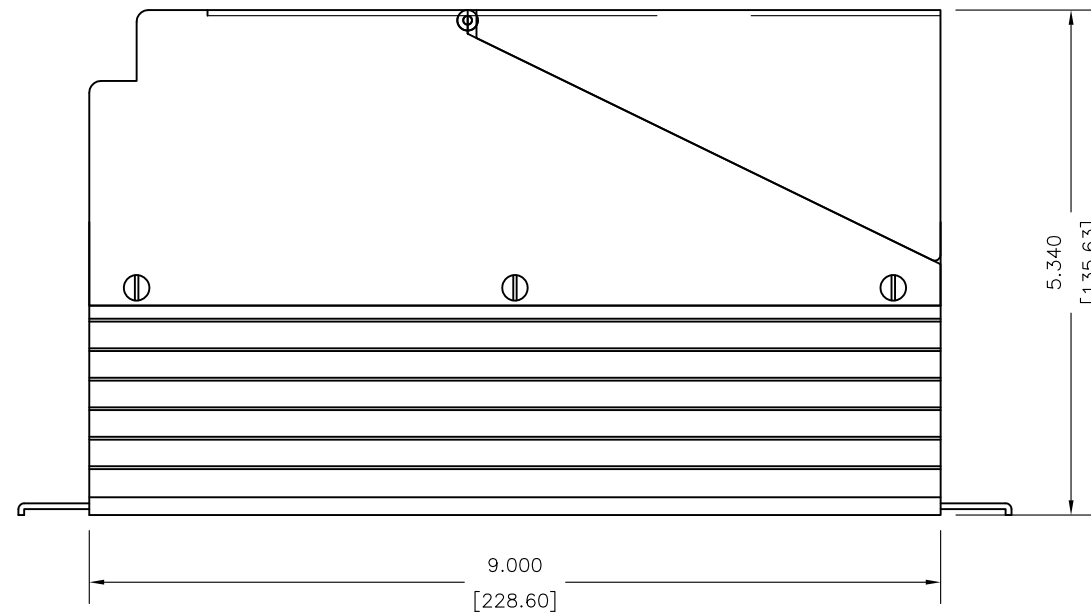

MOUNTING BRACKET