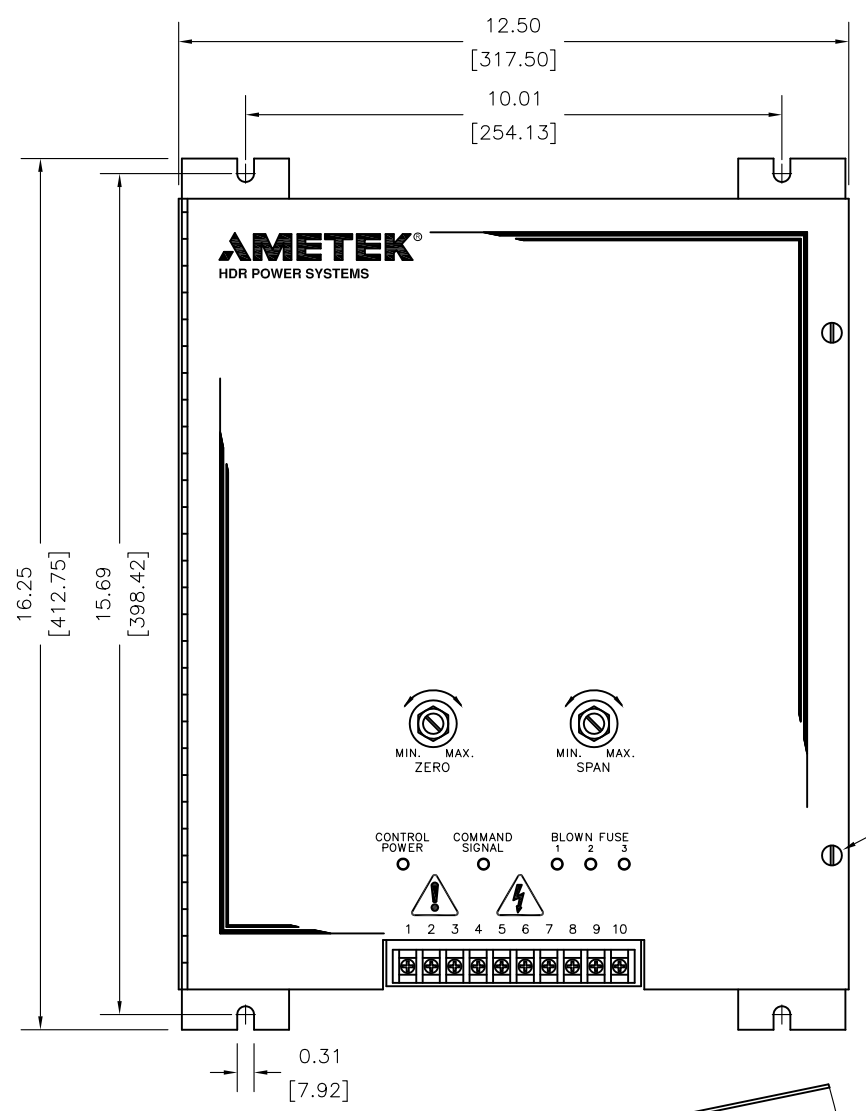

1/4 TURN CAPTIVE FASTENER