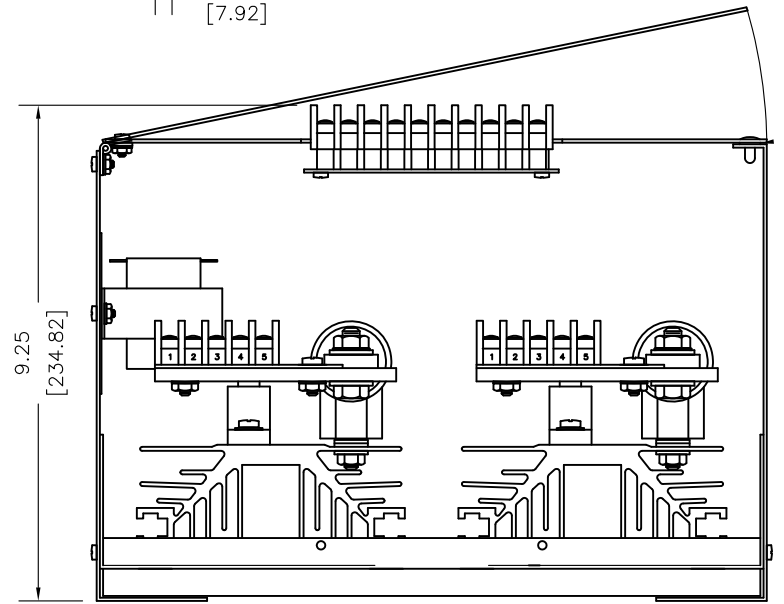

9.25 [234.82]

REVISIONS				REVISIONS				REVISIONS				REVISIONS					DRAWN BY/DATE C.E.D. 7/25/91	SCALE 1:1.75 TOLERANCES .XX = ±.010 .XXX = ±.005	DRAWING NO. M2710023C									
CHANGE NO.	ECO NO.	DESCRIPTION	DATE	BY	APP	CHANGE NO.	ECO NO.	DESCRIPTION	DATE	BY	APP	CHANGE NO.	ECO NO.	DESCRIPTION	DATE					BY	APP							
												3	H007	REVISED ASSEMBLY	4/28/14	SW	JA	1	REV. MOUNTING DIMENSIONS	12/1/95	C.E.D.	GAS	TITLE	OUTLINE	CHK'D	GAS	CUSTOMER	SHEET 1 OF 1
																		2	ADDED THERMOSTAT NOTE	6/24/10	RW	GAS	TITLE	ZF2 60-225A	APP'D BY	GAS	REVISION	2